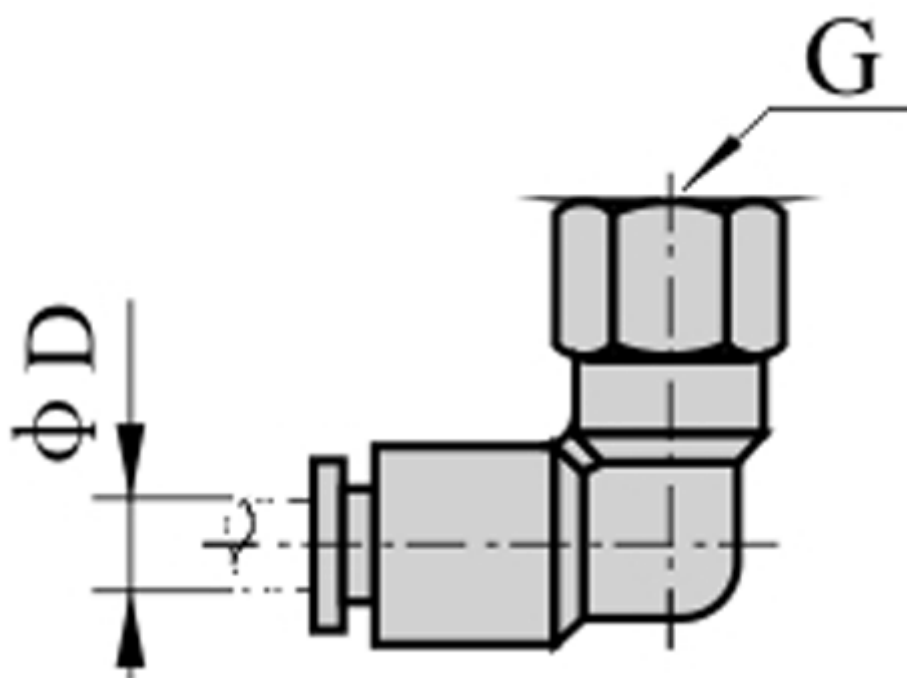

Article number: 58EPLF401

Description: Fitting EPLF401 female elbow connector
thread 1/8", tube diameter 4

Measures

D = 4
Thread = 1/8"